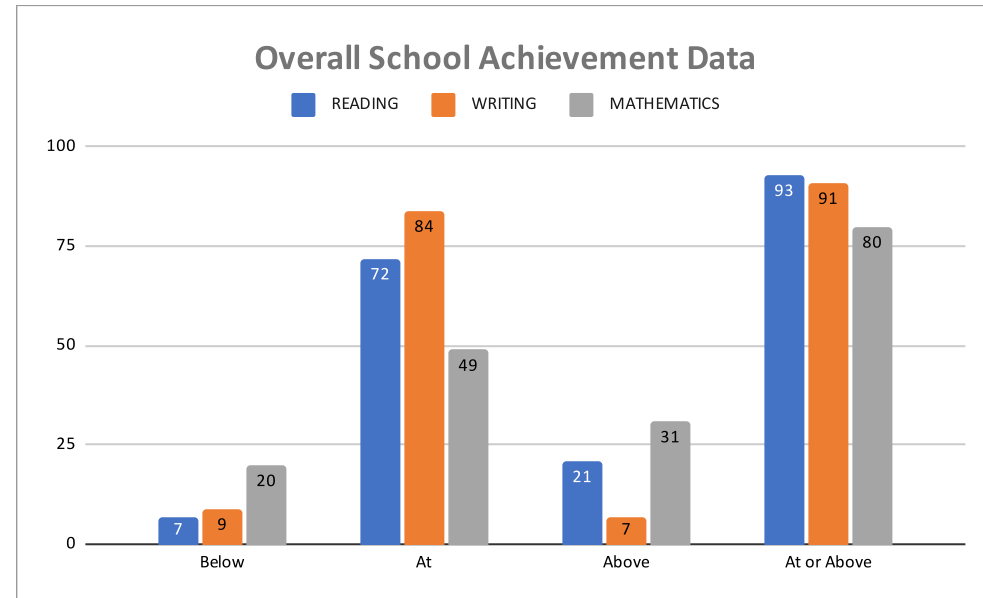

# OVERALL SCHOOL ACHIEVEMENT DATA

%	READING	WRITING	MATHEMATICS
<b>Below</b>	7	9	20
<b>At</b>	72	84	49
<b>Above</b>	21	7	31
<b>At or Above</b>	93	91	80